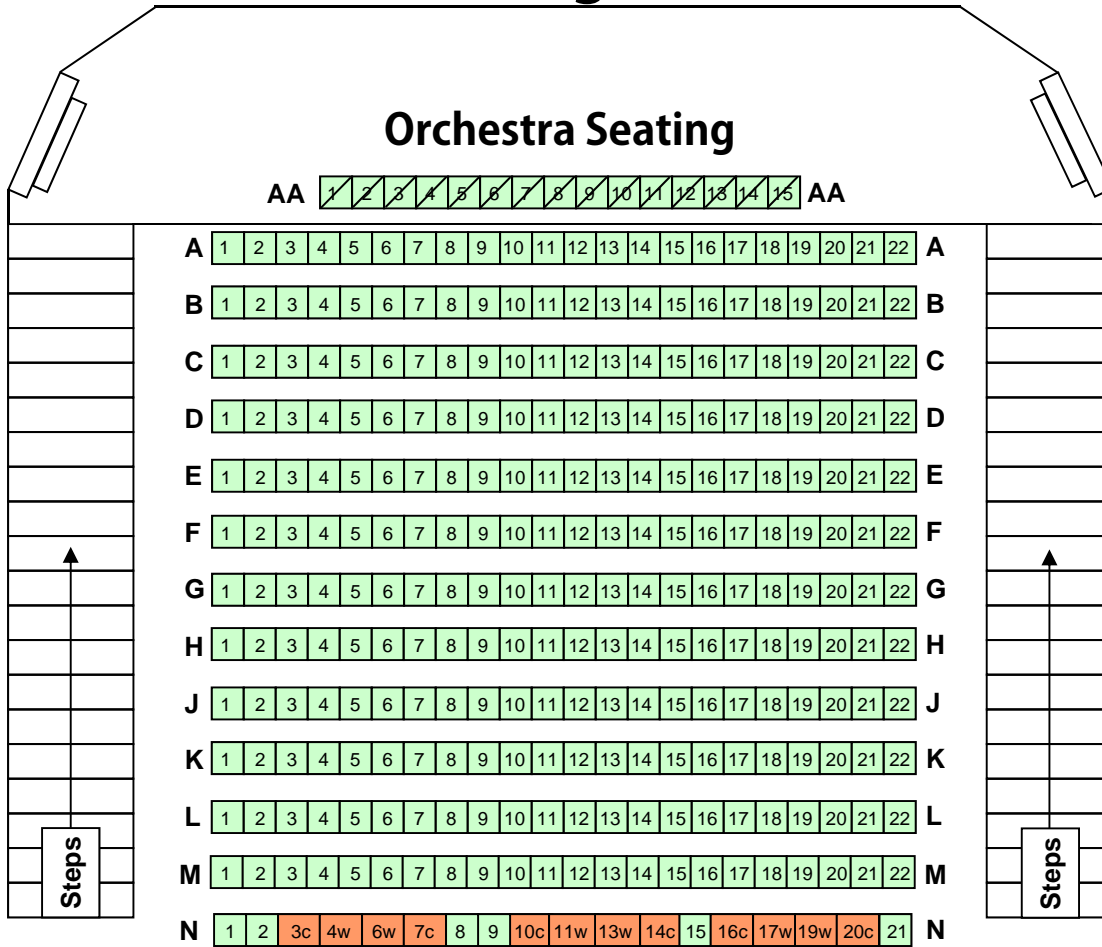

Cary Arts Center

Performance Hall Seating Chart

 **Orchestra Seating**

 **Loge Seating**

 **Parterre Seating**

 Row AA and Parterre Seating are optional, removable seating and may not be available for every show.

 Row N and Parterre Seating are accessible to patrons with physical or mobility needs.

Stage

Parterre Seating Left (Reserved)

Orchestra Seating

Parterre Seating Right (Reserved)

Loge Seating

Entrance from Lobby for Seats 1-10

Entrance from Lobby for Seats 11-23

Lobby