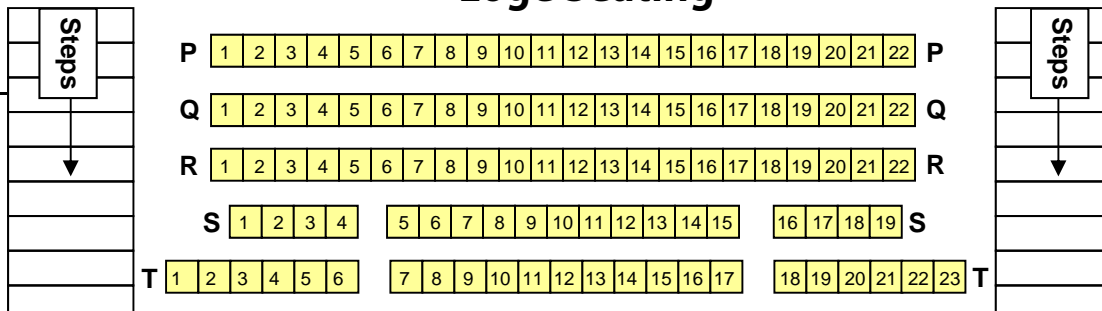

Cary Arts Center

Performance Hall Seating Chart

 **Orchestra Seating**

 **Loge Seating**

 **Parterre Seating**

 Row AA and Parterre Seating are optional, removable seating and may not be available for every show.

 Row N and Parterre Seating are accessible to patrons with physical or mobility needs.

Stage

Parterre Seating Left (Reserved)

Orchestra Seating

Parterre Seating Right (Reserved)

Loge Seating

Entrance from Lobby for Seats 1-10

Entrance from Lobby for Seats 11-23

Lobby